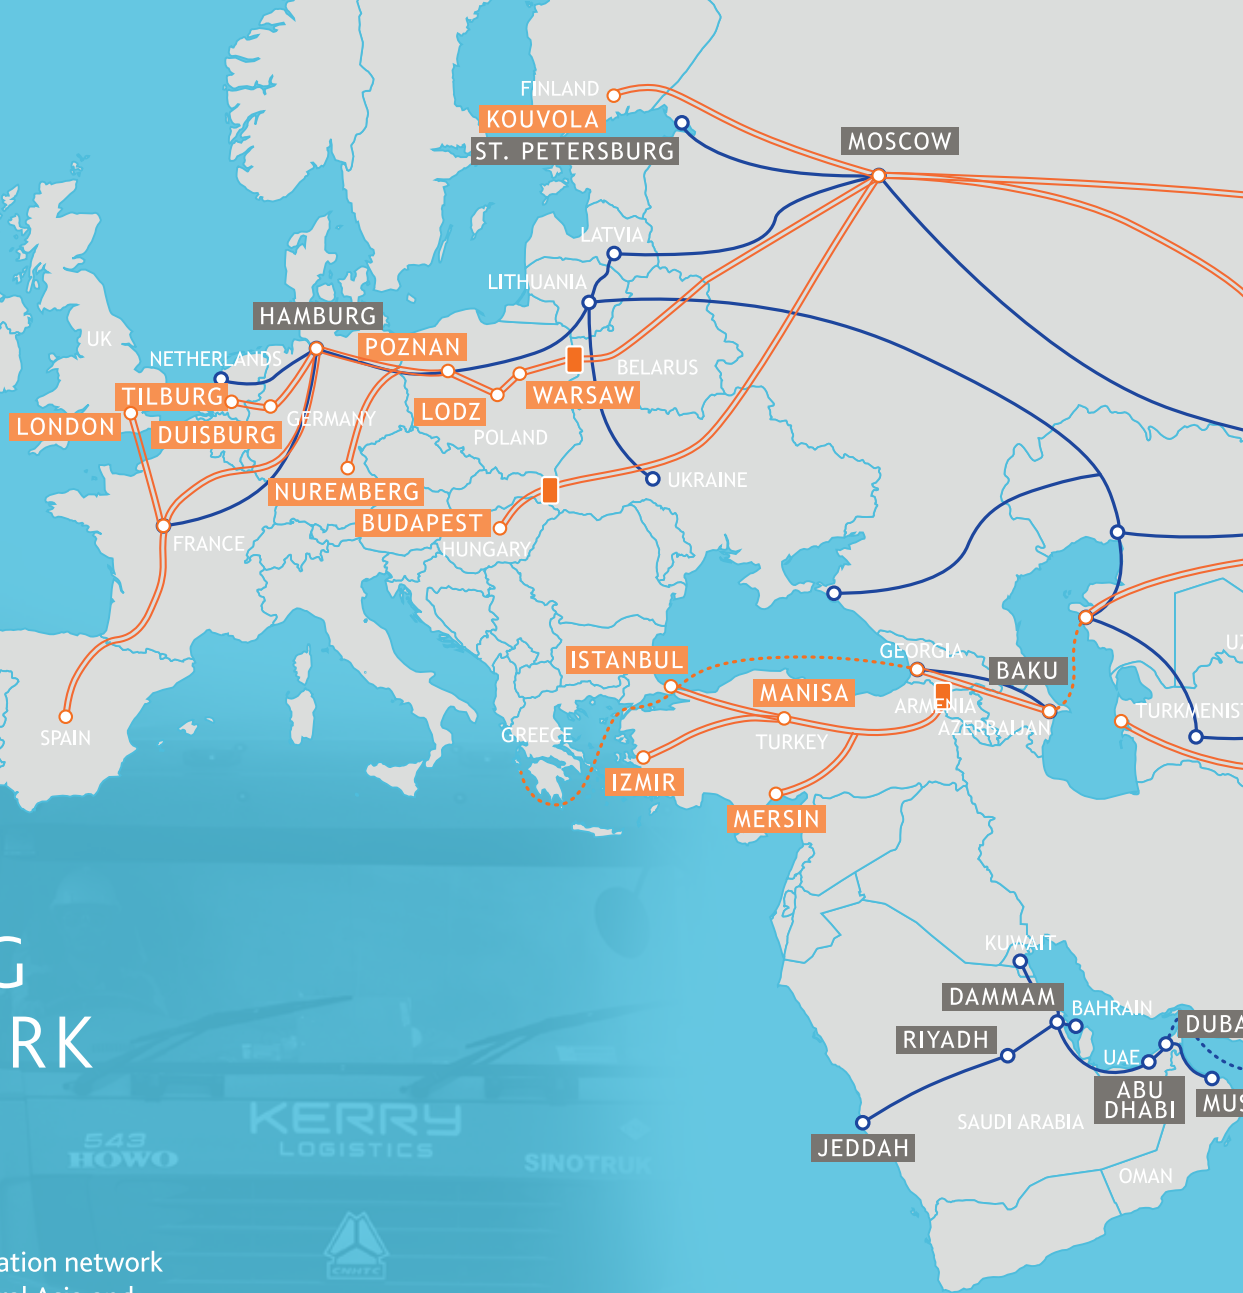

INTERNATIONAL FREIGHT FORWARDING

Air & Ocean Freight
Road & Rail Freight
Customs/Insurance Brokerage
Risk Management Consultancy

EXPRESS

Last-Mile Delivery
eCommerce Fulfilment
Reverse Logistics
API Integration with Customers
Regional Customs Clearance

STRONG NETWORK IN ASIA

Our overland transportation network connects China to Central Asia and Europe, providing flexible and cost-competitive road, rail and multimodal freight services to international customers.

-   RAIL FREIGHT
-   ROAD FREIGHT
-   BORDER STATIONS WITH DIFFERENT RAIL GAUGES