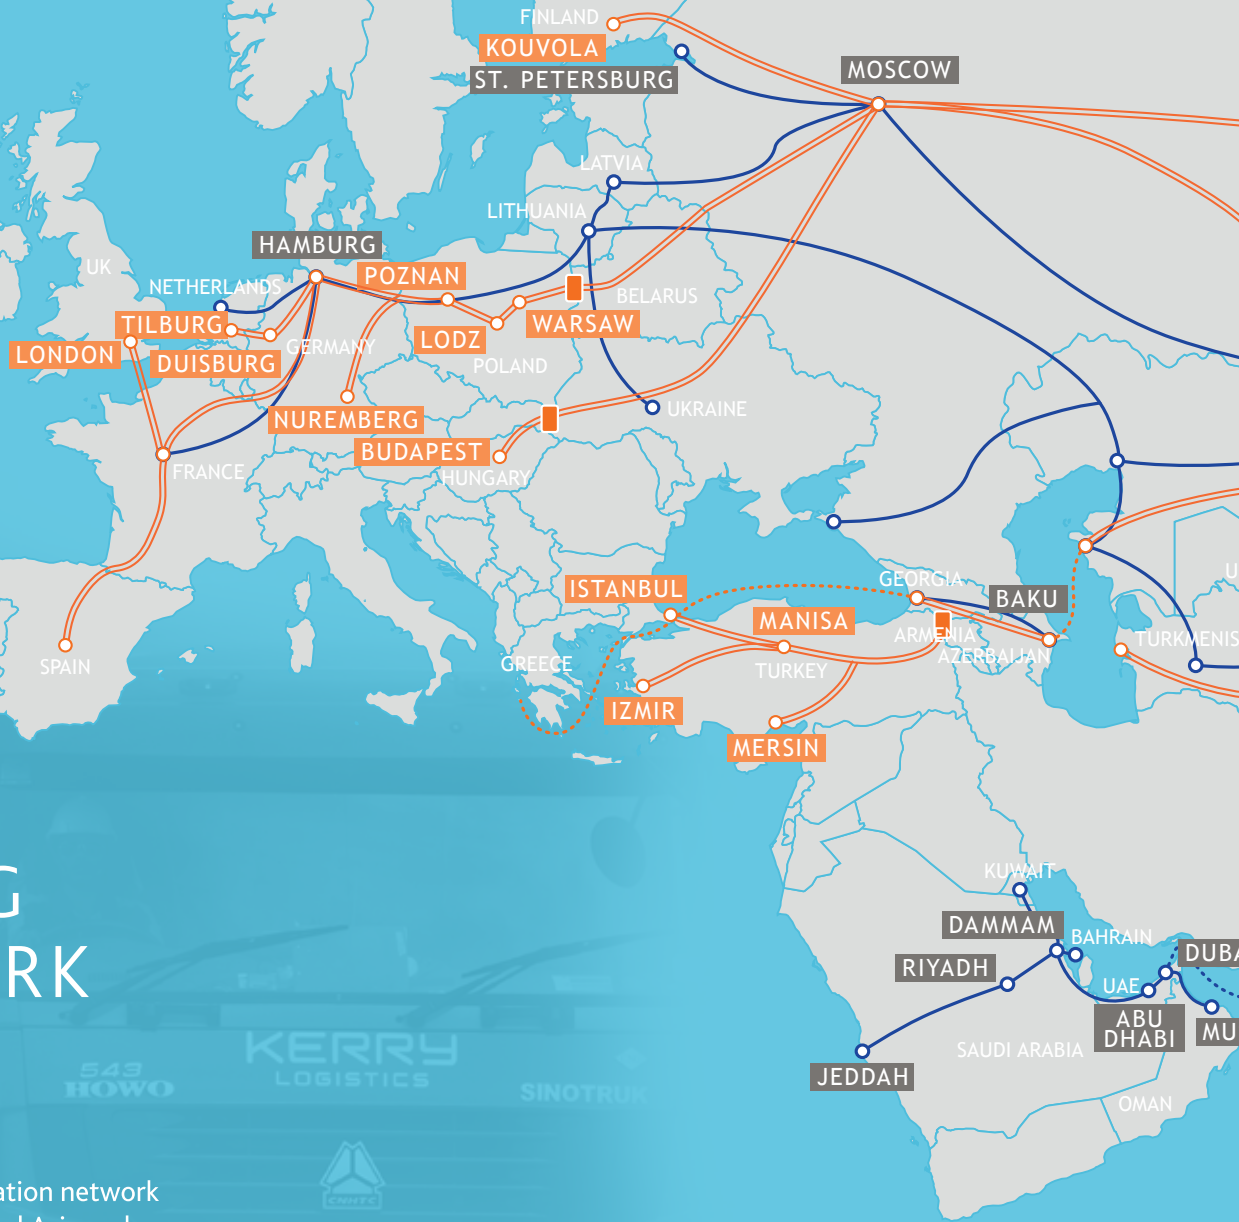

EXPRESS

Last-Mile Delivery
eCommerce Fulfilment
Reverse Logistics
API Integration with Customers
Regional Customs Clearance

STRONG NETWORK IN ASIA

Our overland transportation network connects China to Central Asia and Europe, providing flexible and cost-competitive road, rail and multimodal freight services to international customers.

我们的陆上交通网络连接中国至中亚及欧洲，为国际客户提供灵活及具成本竞争力的陆路、铁路及多式联运服务。

RAIL FREIGHT

ROAD FREIGHT

BORDER STATIONS WITH DIFFERENT RAIL GAUGES