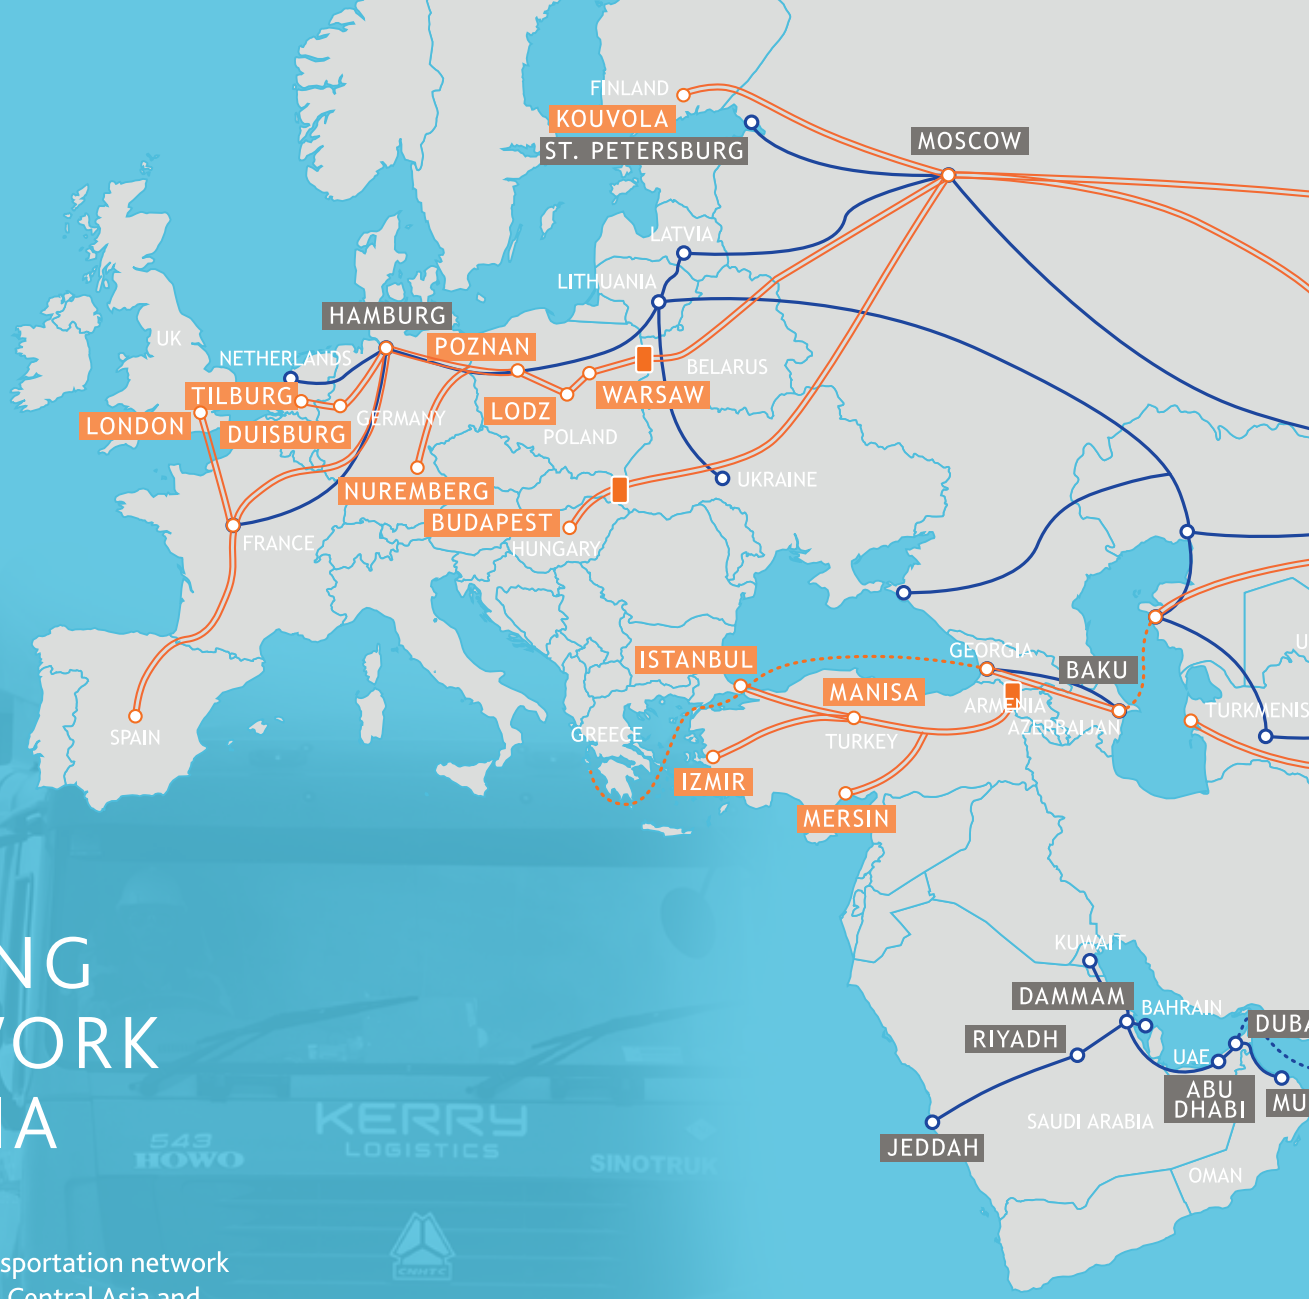

EXPRESS

Last-Mile Delivery
eCommerce Fulfilment
Reverse Logistics
API Integration with Customers
Regional Customs Clearance

STRONG NETWORK IN ASIA

Our overland transportation network connects China to Central Asia and Europe, providing flexible and cost-competitive road, rail and multimodal freight services to international customers.

我們的陸上交通網絡連接中國至中亞及歐洲，為國際客戶提供靈活及具成本競爭力的陸路、鐵路及多式聯運服務。

-  RAIL FREIGHT
-  ROAD FREIGHT
-  BORDER STATIONS WITH DIFFERENT RAIL GAUGES